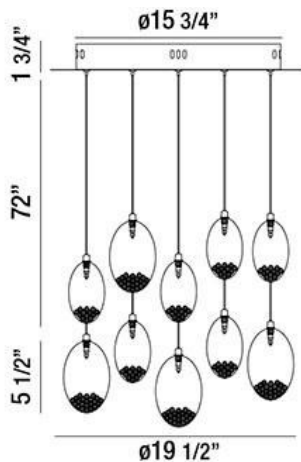

## HAZELTON, 20" ROUND CHANDELIER

### PRODUCT DETAILS

No.	:	26246-017
Product Color	:	CHROME
Product Material	:	METAL
Shade / Accent Colour	:	CLEAR
Shade / Accent Material	:	GLASS/CRYSTAL ACCENTS
Diameter	:	19.5"
Height	:	5.5"
Overall Height	:	79.25"
Weight	:	17.6lbs

### TECHNICAL DETAILS

Light Direction	:	Down
Hanging Support Type	:	WIRE
Hanging Support Length	:	72"
Canopy / Backplate Height	:	1.75"
Canopy / Backplate Dia.	:	19.5"
Adjustable Lamp Head	:	No
Approval	:	