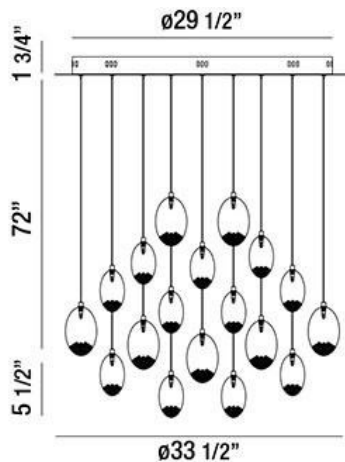

HAZELTON, 34" ROUND CHANDELIER

PRODUCT DETAILS

| | | |
|-------------------------|---|-----------------------|
| No. | : | 26247-014 |
| Product Color | : | CHROME |
| Product Material | : | METAL |
| Shade / Accent Colour | : | CLEAR |
| Shade / Accent Material | : | GLASS/CRYSTAL ACCENTS |
| Diameter | : | 33.5" |
| Height | : | 5.5" |
| Overall Height | : | 73.75" |
| Weight | : | 46.3lbs |

LIGHT SOURCE DETAILS

| | | |
|-------------------|---|---------|
| Number of Bulbs | : | 31 |
| Light Source | : | Halogen |
| Light Source Type | : | G4 |
| Input Voltage | : | 120V |
| Bulb Voltage | : | 12V |
| Socket Type | : | G4 |
| Wattage | : | 20W |
| Total Wattage | : | 620W |
| Bulb Included | : | Yes |
| Dimmable | : | Yes |

Options Available

| ITEM NO. | FINISH | SHADE |
|-----------|--------|-------|
| 26247-014 | CHROME | CLEAR |

TECHNICAL DETAILS

| | | |
|---------------------------|---|---|
| Light Direction | : | Down |
| Hanging Support Type | : | WIRE |
| Hanging Support Length | : | 72" |
| Canopy / Backplate Height | : | 1.75" |
| Canopy / Backplate Dia. | : | 33.5" |
| Adjustable Lamp Head | : | No |
| Approval | : |  |