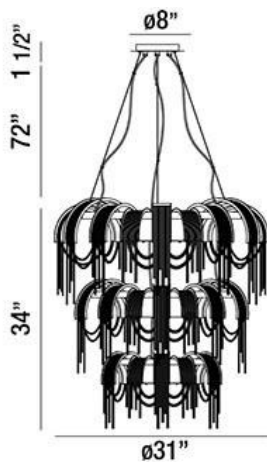

AVENUE, 17-LIGHT CHANDELIER

PRODUCT DETAILS

No.	:	26337-012
Product Color	:	NICKEL
Shade / Accent Colour	:	NICKEL
Diameter	:	31"
Height	:	34"
Overall Height	:	107.5"
Weight	:	68.3lbs

LIGHT SOURCE DETAILS

Number of Bulbs	:	17
Light Source	:	Halogen
Light Source Type	:	G9
Input Voltage	:	120V
Bulb Voltage	:	120V
Socket Type	:	G9
Wattage	:	60W
Total Wattage	:	1020W
Bulb Included	:	Yes
Dimmable	:	Yes

Options Available

ITEM NO.	FINISH	SHADE
26337-012	NICKEL	NICKEL

TECHNICAL DETAILS

Light Direction	:	Down
Hanging Support Type	:	AIRCRAFT CABLE
Hanging Support Length	:	72"
Canopy / Backplate Height	:	1.5"
Canopy / Backplate Dia.	:	10"
Adjustable Lamp Head	:	No
Location	:	DRY
Approval	:	