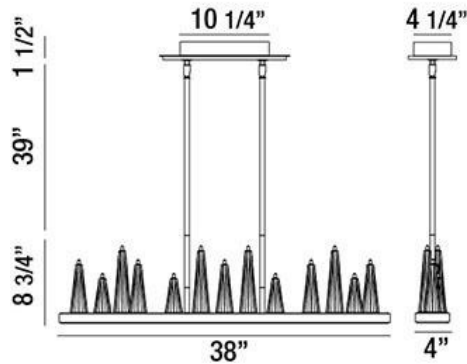

SKYLINE, 13-LIGHT RECTANGULAR CHANDELIER

PRODUCT DETAILS

No.	:	26373-010
Product Color	:	CHROME
Shade / Accent Colour	:	CLEAR GLASS
Length	:	38"
Width	:	4"
Height	:	8.75"
Weight	:	28.4lbs

LIGHT SOURCE DETAILS

ITEM NO.	FINISH	SHADE
26373-010	CHROME	CLEAR GLASS

TECHNICAL DETAILS

Light Direction	:	Down
Hanging Support Type	:	ROD
Hanging Support Length	:	39"
Canopy / Backplate Length	:	10.25"
Canopy / Backplate Height	:	1.5"
Canopy / Backplate Width	:	4.25"
Adjustable Lamp Head	:	No
Approval	:	