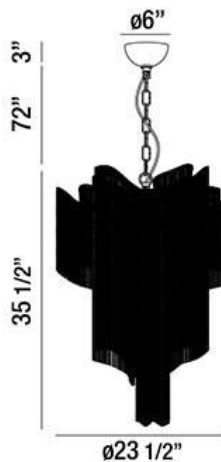

ELLENA, 24" ROUND CHANDELIER

PRODUCT DETAILS

No.	:	26606-019
Product Color	:	NICKEL
Product Material	:	METAL
Shade / Accent Colour	:	CLEAR
Shade / Accent Material	:	CRYSTAL BEADS
Diameter	:	23.5"
Height	:	35.5"
Overall Height	:	110.5"
Weight	:	25.1lbs

Options Available

ITEM NO.	FINISH	SHADE
26606-019	NICKEL	CLEAR

TECHNICAL DETAILS

Light Direction	:	Down
Hanging Support Type	:	CHAIN
Hanging Support Length	:	72"
Canopy / Backplate Height	:	3"
Canopy / Backplate Dia.	:	6"
Adjustable Lamp Head	:	No
Location	:	DRY
Approval	:	