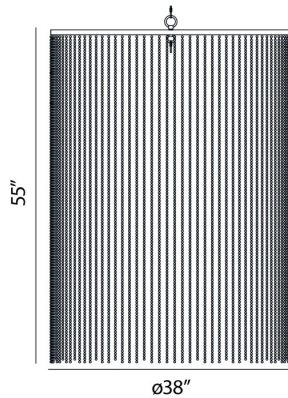

BLOOMINGTON, 38" ROUND PENDANT

PRODUCT DETAILS

No.	:	26630-021
Product Color	:	CHROME
Product Material	:	METAL
Shade / Accent Colour	:	CHROME
Shade / Accent Material	:	TRIMMABLE METAL BEADS
Diameter	:	38"
Height	:	55"
Weight	:	34lbs

TECHNICAL DETAILS

Light Direction	:	Down
Hanging Support Type	:	CHAIN
Adjustable Lamp Head	:	No
Approval	:	

Options Available

ITEM NO.	FINISH	SHADE
26630-014	BRONZE	BRONZE
26630-021	CHROME	CHROME

PROJECT INFORMATION