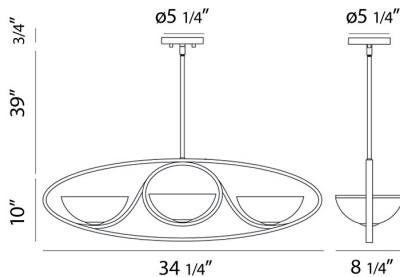

### PRODUCT DETAILS

No.	:	27974-018
Product Color	:	ANTIQUE SILVER
Shade / Accent Colour	:	WHITE
Length	:	34.25"
Width	:	8.25"
Height	:	10"
Overall Height	:	49.75"
Weight	:	7.7lbs

### LIGHT SOURCE DETAILS

Number of Bulbs	:	3
Light Source	:	Halogen
Light Source Type	:	G9
Input Voltage	:	120V
Bulb Voltage	:	120V
Socket Type	:	G9
Wattage	:	60W
Total Wattage	:	180W
Bulb Included	:	Yes
Dimmable	:	Yes

### TECHNICAL DETAILS

Light Direction	:	Up or Down
Hanging Support Type	:	ROD
Hanging Support Length	:	39"
Canopy / Backplate Height	:	0.75"
Canopy / Backplate Dia.	:	5.25"
Adjustable Lamp Head	:	No
Location	:	DRY
Approval	:	