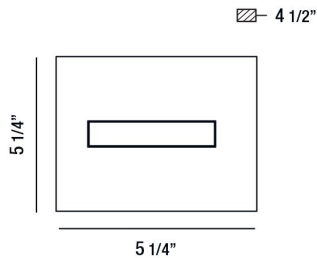

OLSON, 1 LIGHT LED WALL SCONCE

PRODUCT DETAILS

No.	:	28019-029
Product Color	:	BLACK
Product Material	:	METAL
Shade / Accent Colour	:	FROSTED
Shade / Accent Material	:	ACRYLIC
Width	:	5.25"
Height	:	5.25"
Ext	:	4.5"
Weight	:	1.2lbs

ITEM NO.	FINISH	SHADE
28019-015	CHROME	FROSTED
28019-029	BLACK	FROSTED

TECHNICAL DETAILS

Canopy / Backplate Length	:	5.1"
Canopy / Backplate Height	:	1.1"
Canopy / Backplate Width	:	4.5"
Adjustable Lamp Head	:	No
Location	:	DAMP
Approval	:	
Title 24	:	Yes
Beam Angle	:	120