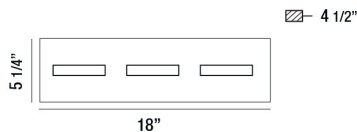

OLSON, 3 LIGHT LED BATHBAR

PRODUCT DETAILS

No.	:	28020-023
Product Color	:	BLACK
Product Material	:	METAL
Shade / Accent Colour	:	FROSTED
Shade / Accent Material	:	ACRYLIC
Width	:	18"
Height	:	5.25"
Ext	:	4.5"
Weight	:	3.9lbs

LIGHT SOURCE DETAILS

Light Source Type	:	INTEGRATED LED
Input Voltage	:	120V
Bulb Voltage	:	120V
Total Wattage	:	15W
Total Lumen	:	1050lm
Kelvin	:	3000K
CRI	:	80+
Dimmable	:	Yes

Options Available

ITEM NO.	FINISH	SHADE
28020-011	CHROME	FROSTED
28020-023	BLACK	FROSTED

TECHNICAL DETAILS

Light Direction	:	Up and Down
Canopy / Backplate Length	:	17.5"
Canopy / Backplate Height	:	1.1"
Canopy / Backplate Width	:	4.5"
Adjustable Lamp Head	:	No
Location	:	DAMP
Approval	:	

PROJECT INFORMATION