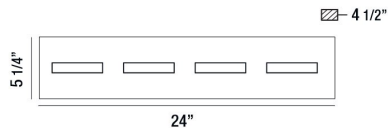

OLSON, 4 LIGHT LED BATHBAR

PRODUCT DETAILS

No.	:	28021-024
Product Color	:	BLACK
Product Material	:	METAL
Shade / Accent Colour	:	FROSTED
Shade / Accent Material	:	ACRYLIC
Width	:	24"
Height	:	5.25"
Ext	:	4.5"
Weight	:	5.6lbs

ITEM NO.	FINISH	SHADE
28021-018	CHROME	FROSTED
28021-024	BLACK	FROSTED

TECHNICAL DETAILS

Light Direction	:	Up and Down
Canopy / Backplate Length	:	23.4"
Canopy / Backplate Height	:	1.1"
Canopy / Backplate Width	:	4.5"
Adjustable Lamp Head	:	No
Location	:	DAMP
Approval	:	
Title 24	:	Yes