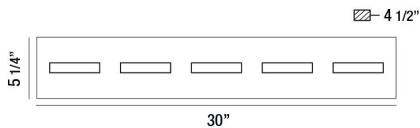

OLSON, 5 LIGHT LED BATHBAR

PRODUCT DETAILS

No.	:	28022-025
Product Color	:	BLACK
Product Material	:	METAL
Shade / Accent Colour	:	FROSTED
Shade / Accent Material	:	ACRYLIC
Width	:	30"
Height	:	5.25"
Ext	:	4.5"
Weight	:	6.2lbs

ITEM NO.	FINISH	SHADE
28022-015	CHROME	FROSTED
28022-025	BLACK	FROSTED

TECHNICAL DETAILS

Light Direction	:	Up and Down
Canopy / Backplate Length	:	29.3"
Canopy / Backplate Height	:	1.1"
Canopy / Backplate Width	:	4.5"
Adjustable Lamp Head	:	No
Location	:	DAMP
Approval	:	
Title 24	:	Yes