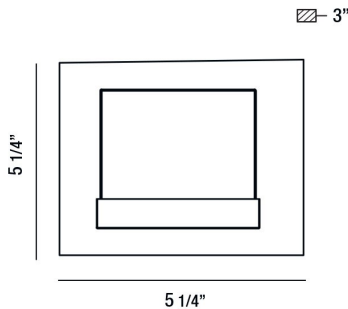

HARMEN, 1-LIGHT LED WALL MOUNT

PRODUCT DETAILS

No.	:	28023-012
Product Color	:	SATIN NICKEL
Shade / Accent Colour	:	FROSTED ACRYLIC
Width	:	5.25"
Height	:	5.25"
Ext	:	3"
Weight	:	1.4lbs

LIGHT SOURCE DETAILS

Light Source Type	:	INTEGRATED LED
Input Voltage	:	120V
Total Wattage	:	5W
Total Lumen	:	350lm
Kelvin	:	3000K
CRI	:	80
Dimmable	:	Yes

Options Available

ITEM NO.	FINISH	SHADE
28023-012	SATIN NICKEL	FROSTED ACRYLIC

TECHNICAL DETAILS

Canopy / Backplate Length	:	5.1"
Canopy / Backplate Height	:	1.1"
Canopy / Backplate Width	:	4.5"
Adjustable Lamp Head	:	No
Location	:	DAMP
Approval	:	

PROJECT INFORMATION

Job Name: Date: Type: