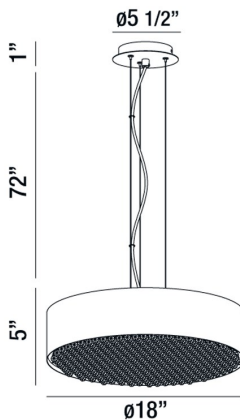

CARA, 18" OVAL PENDANT

PRODUCT DETAILS

No.	:	28109-020
Product Color	:	GOLD
Shade / Accent Colour	:	CLEAR CRYSTAL
Diameter	:	18"
Height	:	5"
Overall Height	:	78"
Weight	:	12.5lbs

LIGHT SOURCE DETAILS

Number of Bulbs	:	6
Light Source	:	Halogen
Light Source Type	:	G9
Input Voltage	:	120V
Bulb Voltage	:	120V
Socket Type	:	G9
Wattage	:	40W
Total Wattage	:	240W
Bulb Included	:	Yes
Dimmable	:	Yes

Options Available

ITEM NO.	FINISH	SHADE
28109-020	GOLD	CLEAR CRYSTAL

TECHNICAL DETAILS

Light Direction	:	Down
Hanging Support Type	:	AIRCRAFT CABLE
Hanging Support Length	:	72"
Canopy / Backplate Height	:	1"
Canopy / Backplate Dia.	:	5.5"
Adjustable Lamp Head	:	No
Location	:	DRY
Approval	:	