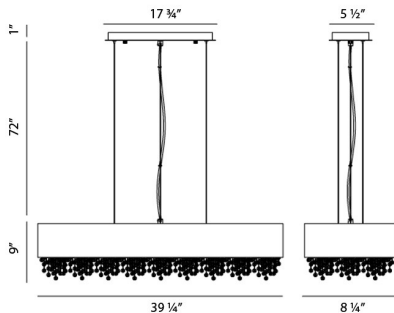

### PRODUCT DETAILS

No.	:	28148-012
Product Color	:	WHITE
Shade / Accent Colour	:	COGNAC/PURPLE/CLEAR
Length	:	39.25"
Width	:	8.25"
Height	:	9"
Overall Height	:	82"
Weight	:	18lbs

### TECHNICAL DETAILS

Light Direction	:	Down
Hanging Support Type	:	AIRCRAFT CABLE
Hanging Support Length	:	72"
Canopy / Backplate Length	:	17.75"
Canopy / Backplate Height	:	1"
Canopy / Backplate Width	:	5.5"
Adjustable Lamp Head	:	No
Location	:	DRY
Approval	:	