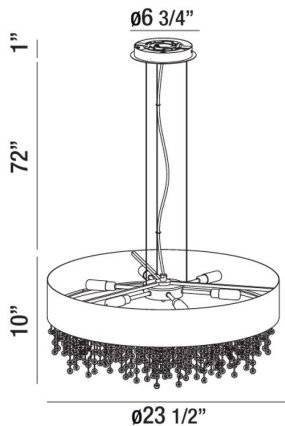

ROMANELLI, 6-LIGHT CHANDELIER

PRODUCT DETAILS

No.	:	28150-022
Product Color	:	BRONZE
Shade / Accent Colour	:	COGNAC/AMBER/CLEAR
Diameter	:	23.5"
Height	:	10"
Overall Height	:	83"
Weight	:	19.8lbs

LIGHT SOURCE DETAILS

Number of Bulbs	:	6
Light Source	:	Halogen
Light Source Type	:	G9
Input Voltage	:	120V
Bulb Voltage	:	120V
Socket Type	:	G9
Wattage	:	40W
Total Wattage	:	240W
Bulb Included	:	Yes
Dimmable	:	Yes

Options Available

ITEM NO.	FINISH	SHADE
28150-022	BRONZE	COGNAC/AMBER/CLEAR

TECHNICAL DETAILS

Light Direction	:	Down
Hanging Support Type	:	AIRCRAFT CABLE
Hanging Support Length	:	72"
Canopy / Backplate Height	:	1"
Canopy / Backplate Dia.	:	6.75"
Adjustable Lamp Head	:	No
Location	:	DRY
Approval	:	