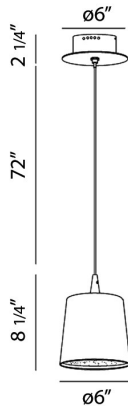

BORTO, 6" PENDANT

PRODUCT DETAILS

No.	:	28161-035
Product Color	:	GREY
Shade / Accent Colour	:	FROSTED
Diameter	:	6"
Height	:	8.25"
Overall Height	:	82.5"
Weight	:	2.3lbs

LIGHT SOURCE DETAILS

Light Source Type	:	INTEGRATED LED
Input Voltage	:	120V
Bulb Voltage	:	120V
Total Wattage	:	6W
Total Lumen	:	325lm
Kelvin	:	4200K
CRI	:	72
Dimmable	:	Yes

Options Available

ITEM NO.	FINISH	SHADE
28161-035	GREY	FROSTED

TECHNICAL DETAILS

Light Direction	:	Down
Hanging Support Type	:	WIRE
Hanging Support Length	:	72"
Canopy / Backplate Height	:	2.25"
Canopy / Backplate Dia.	:	6"
Adjustable Lamp Head	:	No
Location	:	DRY
Approval	:	