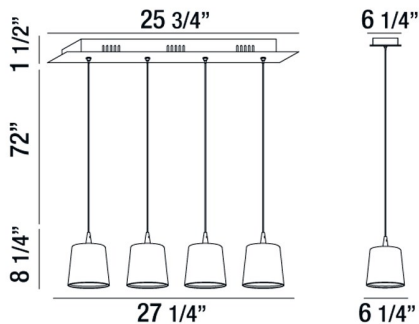

BORTO, 27" LINEAR CHANDELIER

PRODUCT DETAILS

No.	:	28162-032
Product Color	:	GREY
Shade / Accent Colour	:	FROSTED
Length	:	27.25"
Width	:	6.25"
Height	:	8.25"
Overall Height	:	81.75"
Weight	:	10.1lbs

LIGHT SOURCE DETAILS

Light Source Type	:	INTEGRATED LED
Input Voltage	:	120V
Bulb Voltage	:	120V
Socket Type	:	LED
Total Wattage	:	24W
Total Lumen	:	1300lm
Kelvin	:	4200K
CRI	:	80+
Dimmable	:	Yes

OPTIONS AVAILABLE

ITEM NO.	FINISH	SHADE
28162-018	WHITE	
28162-032	GREY	FROSTED

TECHNICAL DETAILS

Light Direction	:	Down
Hanging Support Type	:	WIRE
Hanging Support Length	:	72"
Canopy / Backplate Length	:	25.75"
Canopy / Backplate Height	:	1.5"
Canopy / Backplate Width	:	6.25"
Adjustable Lamp Head	:	No
Location	:	DRY
Approval	:	