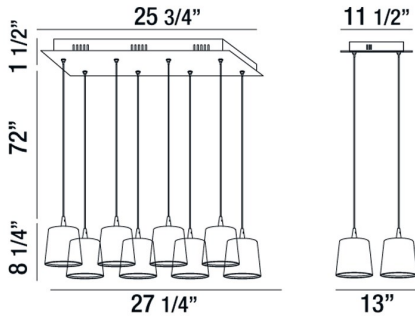

BORTO, 27" RECTANGULAR CHANDELIER

PRODUCT DETAILS

No.	:	28163-039
Product Color	:	GREY
Product Material	:	METAL
Length	:	27.25"
Width	:	13"
Height	:	8.25"
Overall Height	:	81.75"
Weight	:	17.4lbs

LIGHT SOURCE DETAILS

TECHNICAL DETAILS

Light Direction	:	Down
Hanging Support Type	:	WIRE
Hanging Support Length	:	72"
Canopy / Backplate Length	:	25.75"
Canopy / Backplate Height	:	1.5"
Canopy / Backplate Width	:	11.5"
Adjustable Lamp Head	:	No
Location	:	DRY
Approval	:	