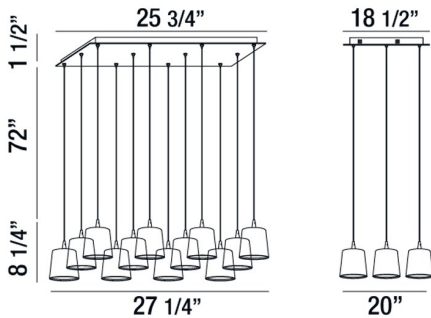

## BORTO, 27" RECTANGULAR CHANDELIER

### PRODUCT DETAILS

No.	:	28164-036
Product Color	:	GREY
Product Material	:	METAL
Length	:	27.25"
Width	:	20"
Height	:	8.25"
Overall Height	:	81.75"
Weight	:	25.6lbs

### TECHNICAL DETAILS

Light Direction	:	Down
Hanging Support Type	:	WIRE
Hanging Support Length	:	72"
Canopy / Backplate Length	:	25.75"
Canopy / Backplate Height	:	1.5"
Canopy / Backplate Width	:	18.5"
Adjustable Lamp Head	:	No
Location	:	DRY
Approval	:	