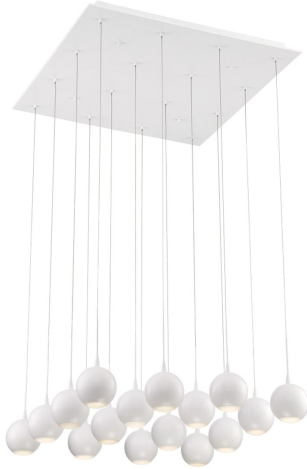

PATRUNO, 26" SQUARE CHANDELIER

PRODUCT DETAILS

No.	:	28172-017
Product Color	:	MATTE WHITE
Product Material	:	METAL
Shade / Accent Colour	:	FROSTED
Shade / Accent Material	:	ACRYLIC
Length	:	25.75"
Width	:	25.75"
Height	:	4"
Overall Height	:	77.5"
Weight	:	28.3lbs

LIGHT SOURCE DETAILS

Light Source Type	:	INTEGRATED LED
Input Voltage	:	120V
Bulb Voltage	:	120V
Total Wattage	:	35W
Total Lumen	:	2500lm
Kelvin	:	4200K
CRI	:	80+
Dimmable	:	Yes

Options Available

ITEM NO.	FINISH	SHADE
28172-017	MATTE WHITE	FROSTED

TECHNICAL DETAILS

Light Direction	:	Down
Hanging Support Type	:	WIRE
Hanging Support Length	:	72"
Canopy / Backplate Length	:	25.75"
Canopy / Backplate Height	:	1.5"
Canopy / Backplate Width	:	25.75"
Adjustable Lamp Head	:	No
Location	:	DRY
Approval	:	