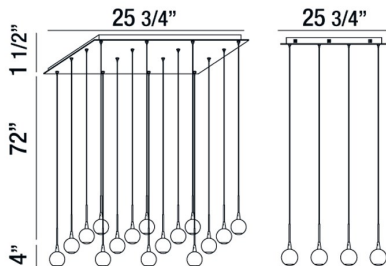

PATRUNO, 26" SQUARE CHANDELIER

PRODUCT DETAILS

No.	:	28172-017
Product Color	:	MATTE WHITE
Product Material	:	METAL
Shade / Accent Colour	:	FROSTED
Shade / Accent Material	:	ACRYLIC
Length	:	25.75"
Width	:	25.75"
Height	:	4"
Overall Height	:	77.5"
Weight	:	28.3lbs

LIGHT SOURCE DETAILS

Light Source Type	:	INTEGRATED LED
Input Voltage	:	120V
Bulb Voltage	:	120V
Total Wattage	:	35W
Total Lumen	:	2500lm
Kelvin	:	4200K
CRI	:	80+
Dimmable	:	Yes

Options Available

ITEM NO.	FINISH	SHADE
28172-017	MATTE WHITE	FROSTED

TECHNICAL DETAILS

Light Direction	:	Down
Hanging Support Type	:	WIRE
Hanging Support Length	:	72"
Canopy / Backplate Length	:	25.75"
Canopy / Backplate Height	:	1.5"
Canopy / Backplate Width	:	25.75"
Adjustable Lamp Head	:	No
Location	:	DRY
Approval	:	