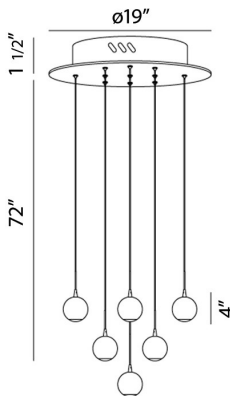

PATRUNO, 19" ROUND CHANDELIER

PRODUCT DETAILS

No.	:	28174-011
Product Color	:	MATTE WHITE
Product Material	:	METAL
Shade / Accent Colour	:	FROSTED
Shade / Accent Material	:	ACRYLIC
Diameter	:	19"
Height	:	4"
Overall Height	:	77.5"
Weight	:	19.9lbs

LIGHT SOURCE DETAILS

Light Source Type	:	INTEGRATED LED
Input Voltage	:	120V
Bulb Voltage	:	120V
Total Wattage	:	30W
Total Lumen	:	2200lm
Kelvin	:	4200K
CRI	:	80+
Dimmable	:	Yes

Options Available

ITEM NO.	FINISH	SHADE
28174-011	MATTE WHITE	FROSTED

TECHNICAL DETAILS

Light Direction	:	Down
Hanging Support Type	:	WIRE
Hanging Support Length	:	72"
Canopy / Backplate Height	:	1.5"
Canopy / Backplate Dia.	:	19"
Adjustable Lamp Head	:	No
Location	:	DRY
Approval	:	