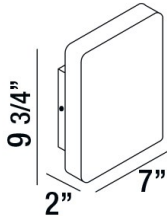

TECHNICAL DETAILS

Light Direction	:	Down
Canopy / Backplate Length	:	7.32"
Canopy / Backplate Width	:	1.12"
Adjustable Lamp Head	:	No
IP Rating	:	54
Location	:	WET
Approval	:	

2"