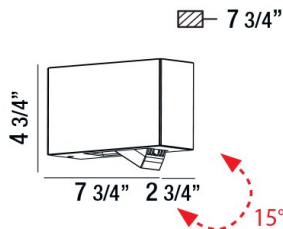

OSCAR, 3-LIGHT LED OUTDOOR WALL MOUNT

PRODUCT DETAILS

No.	:	28280-026
Product Color	:	GRAPHITE GREY
Shade / Accent Colour	:	FROST PC
Width	:	2.75"
Height	:	4.75"
Ext	:	7.75"
Weight	:	2.1lbs

LIGHT SOURCE DETAILS

Light Source Type	:	INTEGRATED LED
Input Voltage	:	120V
Bulb Voltage	:	120V
Socket Type	:	LED
Total Wattage	:	9W
Total Lumen	:	260lm
Kelvin	:	3000K
CRI	:	80
Dimmable	:	No

Options Available

ITEM NO.	FINISH	SHADE
28280-019	MARINE GREY	FROST PC
28280-026	GRAPHITE GREY	FROST PC

TECHNICAL DETAILS

Light Direction	:	Down
Canopy / Backplate Length	:	2.76"
Canopy / Backplate Width	:	4.72"
Driver	:	Electronic driver 120V 50/60Hz
Adjustable Lamp Head	:	No
IP Rating	:	54
Location	:	WET
Approval	:	
Title 24	:	Yes
Vertical Adjustment	:	15