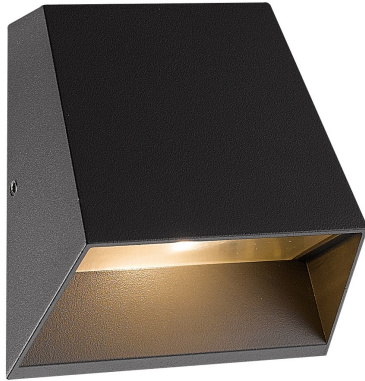

KILO, 1-LIGHT LED OUTDOOR WALL MOUNT

PRODUCT DETAILS

No.	:	28281-023
Product Color	:	GRAPHITE GREY
Shade / Accent Colour	:	FROST PC
Width	:	4.75"
Height	:	4.75"
Ext	:	1.5"
Weight	:	0.8lbs

LIGHT SOURCE DETAILS

Light Source Type	:	INTEGRATED LED
Input Voltage	:	120V
Bulb Voltage	:	120V
Socket Type	:	LED
Total Wattage	:	7W
Total Lumen	:	330lm
Kelvin	:	3000K
CRI	:	80
Dimmable	:	No

Options Available

ITEM NO.	FINISH	SHADE
28281-016	MARINE GREY	FROST PC
28281-023	GRAPHITE GREY	FROST PC

TECHNICAL DETAILS

Light Direction	:	Down
Canopy / Backplate Length	:	4.32"
Canopy / Backplate Width	:	3.5"
Driver	:	Electronic driver 120V 50/60Hz
Adjustable Lamp Head	:	No
IP Rating	:	54
Location	:	WET
Approval	:	
Title 24	:	Yes