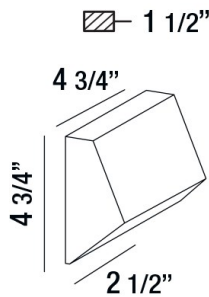

KILO, 1-LIGHT LED OUTDOOR WALL MOUNT

PRODUCT DETAILS

No.	:	28281-023
Product Color	:	GRAPHITE GREY
Shade / Accent Colour	:	FROST PC
Width	:	4.75"
Height	:	4.75"
Ext	:	1.5"
Weight	:	0.8lbs

LIGHT SOURCE DETAILS

TECHNICAL DETAILS

Light Direction	:	Down
Canopy / Backplate Length	:	4.32"
Canopy / Backplate Width	:	3.5"
Driver	:	Electronic driver 120V 50/60Hz
Adjustable Lamp Head	:	No
IP Rating	:	54
Location	:	WET
Approval	:	
Title 24	:	Yes