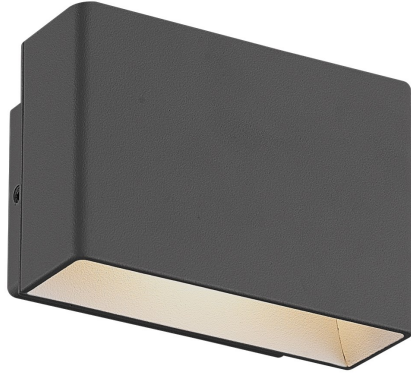

VELLO, LED OUTDOOR WALL MOUNT

PRODUCT DETAILS

No.	:	28282-020
Product Color	:	GRAPHITE GREY
Shade / Accent Colour	:	FROST PC
Width	:	4.75"
Height	:	3.25"
Ext	:	2.25"
Weight	:	0.8lbs

LIGHT SOURCE DETAILS

Light Source Type	:	INTEGRATED LED
Input Voltage	:	120V
Bulb Voltage	:	120V
Socket Type	:	LED
Total Wattage	:	5W
Total Lumen	:	150lm
Kelvin	:	3000K
CRI	:	80
Dimmable	:	No

Options Available

ITEM NO.	FINISH	SHADE
28282-013	MARINE GREY	FROST PC
28282-020	GRAPHITE GREY	FROST PC

TECHNICAL DETAILS

Light Direction	:	Down
Canopy / Backplate Length	:	2.31"
Canopy / Backplate Width	:	3.88"
Driver	:	Electronic driver 120V 50/60Hz
Adjustable Lamp Head	:	No
IP Rating	:	54
Location	:	WET
Approval	:	
Title 24	:	Yes