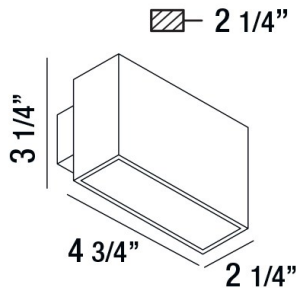

VELLO, LED OUTDOOR WALL MOUNT

PRODUCT DETAILS

No.	:	28282-020
Product Color	:	GRAPHITE GREY
Shade / Accent Colour	:	FROST PC
Width	:	4.75"
Height	:	3.25"
Ext	:	2.25"
Weight	:	0.8lbs

LIGHT SOURCE DETAILS

Light Source Type	:	INTEGRATED LED
Input Voltage	:	120V
Bulb Voltage	:	120V
Socket Type	:	LED
Total Wattage	:	5W
Total Lumen	:	150lm
Kelvin	:	3000K
CRI	:	80
Dimmable	:	No

Options Available

ITEM NO.	FINISH	SHADE
28282-013	MARINE GREY	FROST PC
28282-020	GRAPHITE GREY	FROST PC

TECHNICAL DETAILS

Light Direction	:	Down
Canopy / Backplate Length	:	2.31"
Canopy / Backplate Width	:	3.88"
Driver	:	Electronic driver 120V 50/60Hz
Adjustable Lamp Head	:	No
IP Rating	:	54
Location	:	WET
Approval	:	
Title 24	:	Yes