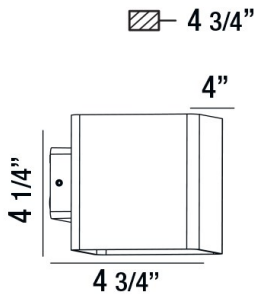

CREST, LED OUTDOOR WALL MOUNT

PRODUCT DETAILS

No.	:	28285-021
Product Color	:	GRAPHITE GREY
Shade / Accent Colour	:	FROST PC
Width	:	4"
Height	:	4.25"
Ext	:	4.75"
Weight	:	1.7lbs

LIGHT SOURCE DETAILS

Light Source Type	:	INTEGRATED LED
Input Voltage	:	120V
Bulb Voltage	:	120V
Socket Type	:	LED
Total Wattage	:	10W
Total Lumen	:	620lm
Kelvin	:	3000K
CRI	:	80
Dimmable	:	No

Options Available

ITEM NO.	FINISH	SHADE
28285-014	MARINE GREY	FROST PC
28285-021	GRAPHITE GREY	FROST PC

TECHNICAL DETAILS

Light Direction	:	Up and Down
Canopy / Backplate Length	:	1.93"
Canopy / Backplate Width	:	2.91"
Driver	:	Electronic driver 120V 50/60Hz
Adjustable Lamp Head	:	No
IP Rating	:	54
Location	:	WET
Approval	:	
Title 24	:	Yes