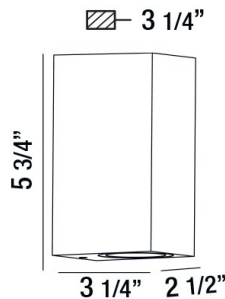

DALE , LED OUTDOOR WALL MOUNT

PRODUCT DETAILS

No.	:	28290-039
Product Color	:	BLACK
Shade / Accent Colour	:	FROST GLASS
Width	:	2.5"
Height	:	5.75"
Ext	:	3.25"
Weight	:	1.5LBS

LIGHT SOURCE DETAILS

Light Source Type	:	INTEGRATED LED
Input Voltage	:	120V
Bulb Voltage	:	120V
Socket Type	:	LED
Total Wattage	:	14W
Initial Lumens	:	870LM
Kelvin	:	3000K
CRI	:	80
Dimmable	:	NO

OPTIONS AVAILABLE

ITEM NO.	FINISH	SHADE
28290-018	MARINE GREY	FROST GLASS
28290-025	GRAPHITE GREY	FROST GLASS
28290-039	BLACK	FROST GLASS

TECHNICAL DETAILS

Light Direction	:	UP AND DOWN
Canopy / Backplate Length	:	2.16"
Canopy / Backplate Width	:	5.35"
Driver	:	ELECTRONIC DRIVER 120V 50/60HZ
Adjustable Lamp Head	:	NO
IP Rating	:	54
Location	:	WET
Approval	:	
Title 24	:	YES