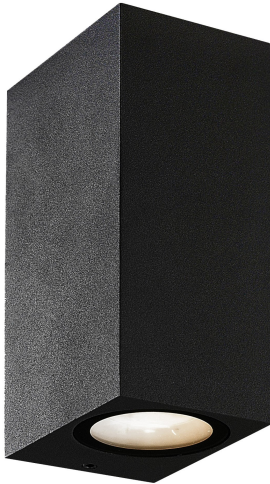

DALE , LED OUTDOOR WALL MOUNT

PRODUCT DETAILS

No.	:	28290-039
Product Color	:	BLACK
Shade / Accent Colour	:	FROST GLASS
Width	:	2.5"
Height	:	5.75"
Ext	:	3.25"
Weight	:	1.5LBS

LIGHT SOURCE DETAILS

Light Source Type	:	INTEGRATED LED
Input Voltage	:	120V
Bulb Voltage	:	120V
Socket Type	:	LED
Total Wattage	:	14W
Initial Lumens	:	870LM
Kelvin	:	3000K
CRI	:	80
Dimmable	:	NO

OPTIONS AVAILABLE

ITEM NO.	FINISH	SHADE
28290-018	MARINE GREY	FROST GLASS
28290-025	GRAPHITE GREY	FROST GLASS
28290-039	BLACK	FROST GLASS

TECHNICAL DETAILS

Light Direction	:	UP AND DOWN
Canopy / Backplate Length	:	2.16"
Canopy / Backplate Width	:	5.35"
Driver	:	ELECTRONIC DRIVER 120V 50/60HZ
Adjustable Lamp Head	:	NO
IP Rating	:	54
Location	:	WET
Approval	:	
Title 24	:	YES