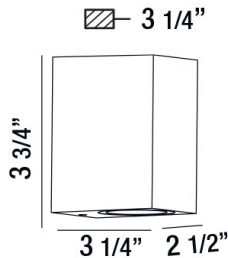

TREK, LED OUTDOOR WALL MOUNT

PRODUCT DETAILS

No.	:	28291-022
Product Color	:	GRAPHITE GREY
Shade / Accent Colour	:	FROST GLASS
Width	:	2.5"
Height	:	3.75"
Ext	:	3.25"
Weight	:	1lbs

LIGHT SOURCE DETAILS

Light Source Type	:	INTEGRATED LED
Input Voltage	:	120V/277VV
Bulb Voltage	:	120V
Socket Type	:	LED
Total Wattage	:	7W
Total Lumen	:	470lm
Kelvin	:	3000K
CRI	:	80
Dimmable	:	No

Options Available

ITEM NO.	FINISH	SHADE
28291-015	MARINE GREY	FROST GLASS
28291-022	GRAPHITE GREY	FROST GLASS

TECHNICAL DETAILS

Light Direction	:	Down
Canopy / Backplate Length	:	2.21"
Canopy / Backplate Width	:	3.41"
Driver	:	Electronic driver 120V 50/60Hz
Adjustable Lamp Head	:	No
IP Rating	:	54
Location	:	WET
Approval	:	
Title 24	:	Yes