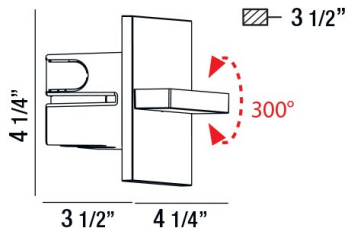

PERMA, LED OUTDOOR IN-WALL

PRODUCT DETAILS

No.	:	28294-023
Product Color	:	GRAPHITE GREY
Shade / Accent Colour	:	FROST PC
Width	:	4.25"
Height	:	4.25"
Ext	:	3.5"
Weight	:	1lbs

LIGHT SOURCE DETAILS

Light Source Type	:	INTEGRATED LED
Input Voltage	:	120V
Bulb Voltage	:	120V
Socket Type	:	LED
Total Wattage	:	3W
Total Lumen	:	90lm
Kelvin	:	3000K
CRI	:	80
Dimmable	:	No

Options Available

ITEM NO.	FINISH	SHADE
28294-016	MARINE GREY	FROST PC
28294-023	GRAPHITE GREY	FROST PC

TECHNICAL DETAILS

Light Direction	:	Down
Canopy / Backplate Length	:	3.97"
Canopy / Backplate Width	:	2.55"
Driver	:	Electronic driver 120V 50/60Hz
Adjustable Lamp Head	:	No
IP Rating	:	54
Location	:	WET
Approval	:	
Title 24	:	Yes