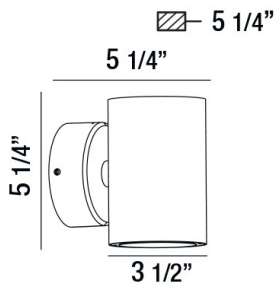

GLEN, LED OUTDOOR WALL MOUNT

PRODUCT DETAILS

No.	:	28295-020
Product Color	:	GRAPHITE GREY
Shade / Accent Colour	:	FROST PC
Width	:	3.5"
Height	:	5.25"
Ext	:	5.25"
Weight	:	2.6lbs

LIGHT SOURCE DETAILS

Light Source Type	:	INTEGRATED LED
Input Voltage	:	120V
Bulb Voltage	:	120V
Socket Type	:	LED
Total Wattage	:	14W
Total Lumen	:	820lm
Kelvin	:	3000K
CRI	:	80
Dimmable	:	No

Options Available

ITEM NO.	FINISH	SHADE
28295-013	MARINE GREY	FROST PC
28295-020	GRAPHITE GREY	FROST PC

TECHNICAL DETAILS

Light Direction	:	Up and Down
Canopy / Backplate Dia.	:	3.56"
Driver	:	Electronic driver 120V 50/60Hz
Adjustable Lamp Head	:	No
IP Rating	:	54
Location	:	WET
Approval	:	
Title 24	:	Yes