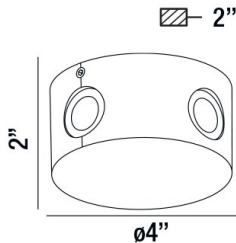

PASS, LED OUTDOOR WALL MOUNT

PRODUCT DETAILS

No.	:	28296-036
Product Color	:	BLACK
Shade / Accent Colour	:	FROST PC
Diameter	:	4"
Height	:	2"
Weight	:	0.8LBS

LIGHT SOURCE DETAILS

Light Source Type	:	INTEGRATED LED
Input Voltage	:	120V
Bulb Voltage	:	120V
Socket Type	:	LED
Total Wattage	:	4W
Initial Lumens	:	320LM
Kelvin	:	3000K
CRI	:	80
Dimmable	:	NO

OPTIONS AVAILABLE

ITEM NO.	FINISH	SHADE
28296-010	MARINE GREY	FROST PC
28296-027	GRAPHITE GREY	FROST PC
28296-036	BLACK	FROST PC

TECHNICAL DETAILS

Light Direction	:	UP AND DOWN
Canopy / Backplate Dia.	:	3.72"
Driver	:	ELECTRONIC DRIVER 120V 50/60HZ
Adjustable Lamp Head	:	NO
IP Rating	:	54
Location	:	WET
Approval	:	
Title 24	:	YES