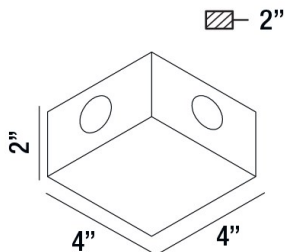

### PRODUCT DETAILS

No.	:	28297-041
Product Color	:	BLACK
Shade / Accent Colour	:	FROST PC
Length	:	4"
Width	:	4"
Height	:	2"
Weight	:	1LBS

### TECHNICAL DETAILS

Light Direction	:	UP AND DOWN
Canopy / Backplate Dia.	:	3.72"
Driver	:	ELECTRONIC DRIVER 120V 50/60HZ
Adjustable Lamp Head	:	NO
IP Rating	:	54
Location	:	WET
Approval	:	
Title 24	:	YES