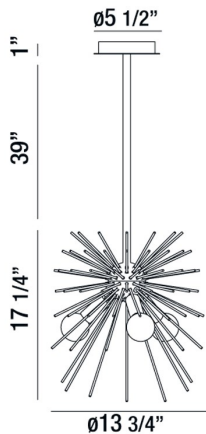

BRIDGET, 14" PENDANT

PRODUCT DETAILS

No.	:	28304-013
Product Color	:	SATIN GOLD
Diameter	:	13.75"
Height	:	17.25"
Overall Height	:	57.25"
Weight	:	13.6lbs

LIGHT SOURCE DETAILS

Number of Bulbs	:	3
Light Source	:	Incandescent
Light Source Type	:	B10
Input Voltage	:	120V
Bulb Voltage	:	120V
Socket Type	:	E12
Wattage	:	40W
Total Wattage	:	120W
Bulb Included	:	No
Dimmable	:	Yes

Options Available

ITEM NO.	FINISH	SHADE
28304-013	SATIN GOLD	

TECHNICAL DETAILS

Light Direction	:	Down
Hanging Support Type	:	ROD
Hanging Support Length	:	39"
Canopy / Backplate Height	:	1"
Canopy / Backplate Dia.	:	5.5"
Adjustable Lamp Head	:	No
Location	:	DRY
Approval	:	