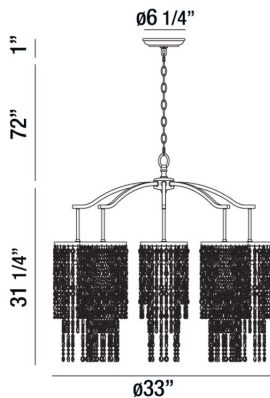

SAVANNAH, 8-LIGHT CHANDELIER

PRODUCT DETAILS

No.	:	28317-013
Product Color	:	ANTIQUE BRONZE
Shade / Accent Colour	:	MIXED CRYSTALS AND STONES
Diameter	:	33"
Height	:	31.25"
Overall Height	:	104.25"
Weight	:	43.4lbs

LIGHT SOURCE DETAILS

Number of Bulbs	:	8
Light Source	:	Incandescent
Light Source Type	:	A19
Input Voltage	:	120V
Bulb Voltage	:	120V
Socket Type	:	E26
Wattage	:	60W
Total Wattage	:	480W
Bulb Included	:	No
Dimmable	:	Yes

Options Available

ITEM NO.	FINISH	SHADE
28317-013	ANTIQUE BRONZE	MIXED CRYSTALS AND STONES

TECHNICAL DETAILS

Light Direction	:	Down
Hanging Support Type	:	CHAIN
Hanging Support Length	:	72"
Canopy / Backplate Height	:	1"
Canopy / Backplate Dia.	:	6.25"
Adjustable Lamp Head	:	No
Location	:	DRY
Approval	:	