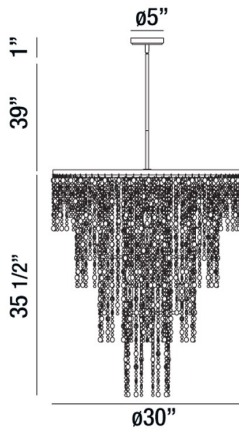

## SAVANNAH, 30" PENDANT

### PRODUCT DETAILS

|                       |   |                           |
|-----------------------|---|---------------------------|
| No.                   | : | 28321-010                 |
| Product Color         | : | ANTIQUE BRONZE            |
| Shade / Accent Colour | : | MIXED CRYSTALS AND STONES |
| Diameter              | : | 30"                       |
| Height                | : | 35.5"                     |
| Overall Height        | : | 75.5"                     |
| Weight                | : | 35lbs                     |

### LIGHT SOURCE DETAILS

|                   |   |              |
|-------------------|---|--------------|
| Number of Bulbs   | : | 9            |
| Light Source      | : | Incandescent |
| Light Source Type | : | B10          |
| Input Voltage     | : | 120V         |
| Bulb Voltage      | : | 120V         |
| Socket Type       | : | E12          |
| Wattage           | : | 60W          |
| Total Wattage     | : | 540W         |
| Bulb Included     | : | No           |
| Dimmable          | : | Yes          |

### TECHNICAL DETAILS

|                           |   |   |
|---------------------------|---|---|
| Light Direction           | : | Down  |
| Hanging Support Type      | : | ROD   |
| Hanging Support Length    | : | 39"   |
| Canopy / Backplate Height | : | 1"  |
| Canopy / Backplate Dia.   | : | 5"  |
| Adjustable Lamp Head      | : | No  |
| Location                  | : | DRY   |
| Approval                  | : |  |