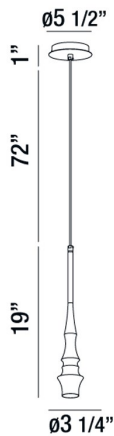

SANO, 6" ROUND PENDANT

PRODUCT DETAILS

No.	:	28405-024
Product Color	:	SATIN NICKEL
Product Material	:	METAL
Shade / Accent Colour	:	SATIN NICKEL
Shade / Accent Material	:	HAND-POLISHED METAL
Diameter	:	3.25"
Height	:	19"
Overall Height	:	92"
Weight	:	1.7lbs

LIGHT SOURCE DETAILS

Number of Bulbs	:	1
Light Source	:	Halogen
Light Source Type	:	GU10
Input Voltage	:	120V
Bulb Voltage	:	120V
Socket Type	:	GU10
Wattage	:	50W
Total Wattage	:	50W
Bulb Included	:	No
Dimmable	:	Yes

Options Available

ITEM NO.	FINISH	SHADE
28405-017	CHROME	CHROME
28405-024	SATIN NICKEL	SATIN NICKEL

TECHNICAL DETAILS

Light Direction	:	Down
Hanging Support Type	:	WIRE
Hanging Support Length	:	72"
Canopy / Backplate Height	:	1"
Canopy / Backplate Dia.	:	5.5"
Adjustable Lamp Head	:	No
Location	:	DRY
Approval	:	