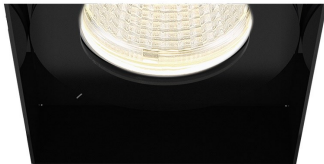

28717-35, AMIGO 3" SQUARE TRIMLESS DOWNLIGHT, 15W LED

PRODUCT DETAILS

No.	:	28717-35-024
Product Color	:	BLACK
Shade / Accent Colour	:	BLACK
Length	:	2.75"
Width	:	2.75"
Height	:	4.125"
Weight	:	1.6lbs

LIGHT SOURCE DETAILS

Light Source Type	:	INTEGRATED LED
Input Voltage	:	120V/277VV
Bulb Voltage	:	120V
Socket Type	:	LED
Total Wattage	:	15W
Total Lumen	:	1290lm
Kelvin	:	3500K
CRI	:	90
Dimmable	:	Yes

Options Available

ITEM NO.	FINISH	SHADE
28717-35-010	WHITE	WHITE
28717-35-024	BLACK	BLACK

TECHNICAL DETAILS

Light Direction	:	Down
Adjustable Lamp Head	:	No
Location	:	DRY
Approval	:	
Title 24	:	Yes
Beam Angle	:	40
Cut Hole Length	:	3"
Cut Hole Width	:	3"

PROJECT INFORMATION

 Job Name: Date: Type: