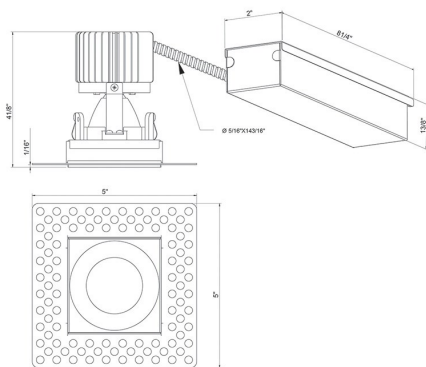

28717-35, AMIGO 3" SQUARE TRIMLESS DOWNLIGHT, 15W LED

PRODUCT DETAILS

No.	:	28717-35-024
Product Color	:	BLACK
Shade / Accent Colour	:	BLACK
Length	:	2.75"
Width	:	2.75"
Height	:	4.125"
Weight	:	1.6lbs

LIGHT SOURCE DETAILS

Light Source Type	:	INTEGRATED LED
Input Voltage	:	120V/277VV
Bulb Voltage	:	120V
Socket Type	:	LED
Total Wattage	:	15W
Total Lumen	:	1290lm
Kelvin	:	3500K
CRI	:	90
Dimmable	:	Yes

Options Available

ITEM NO.	FINISH	SHADE
28717-35-010	WHITE	WHITE
28717-35-024	BLACK	BLACK

TECHNICAL DETAILS

Light Direction	:	Down
Adjustable Lamp Head	:	No
Location	:	DRY
Approval	:	
Title 24	:	Yes
Beam Angle	:	40
Cut Hole Length	:	3"
Cut Hole Width	:	3"

PROJECT INFORMATION

 Job Name: Date: Type: