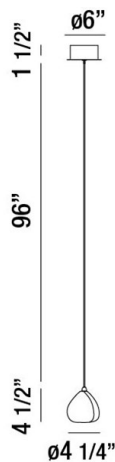

LUCIDO, 6" ROUND PENDANT

PRODUCT DETAILS

No.	:	29037-025
Product Color	:	CHROME
Product Material	:	METAL
Shade / Accent Colour	:	SMOKE
Shade / Accent Material	:	CAST GLASS
Diameter	:	4.25"
Height	:	4.5"
Overall Height	:	102"
Weight	:	2.6lbs

LIGHT SOURCE DETAILS

Number of Bulbs	:	1
Light Source	:	Halogen
Light Source Type	:	G4
Input Voltage	:	120V
Bulb Voltage	:	120V
Socket Type	:	G4
Wattage	:	20W
Total Wattage	:	20W
Bulb Included	:	Yes
Dimmable	:	Yes

Options Available

ITEM NO.	FINISH	SHADE
29037-025	CHROME	SMOKE

TECHNICAL DETAILS

Light Direction	:	Down
Hanging Support Type	:	WIRE
Hanging Support Length	:	96"
Canopy / Backplate Height	:	1.5"
Canopy / Backplate Dia.	:	6"
Adjustable Lamp Head	:	No
Location	:	DRY
Approval	:	