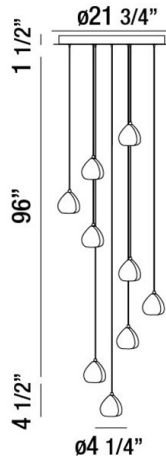

LUCIDO, 22" ROUND CHANDELIER

Options Available

ITEM NO.	FINISH	SHADE
29043-019	CHROME	CLEAR
29043-026	CHROME	SMOKE

PRODUCT DETAILS

No.	:	29043-019
Product Color	:	CHROME
Product Material	:	METAL
Shade / Accent Colour	:	CLEAR
Shade / Accent Material	:	CAST GLASS
Diameter	:	21.75"
Height	:	4.5"
Overall Height	:	102"
Weight	:	29.9lbs

LIGHT SOURCE DETAILS

Number of Bulbs	:	9
Light Source	:	Halogen
Light Source Type	:	G4
Input Voltage	:	120V
Bulb Voltage	:	12V
Socket Type	:	G4
Wattage	:	20W
Total Wattage	:	180W
Bulb Included	:	Yes
Dimmable	:	Yes

TECHNICAL DETAILS

Light Direction	:	Down
Hanging Support Type	:	WIRE
Hanging Support Length	:	96"
Canopy / Backplate Height	:	1.5"
Canopy / Backplate Dia.	:	21.75"
Adjustable Lamp Head	:	No
Location	:	DRY
Approval	:	