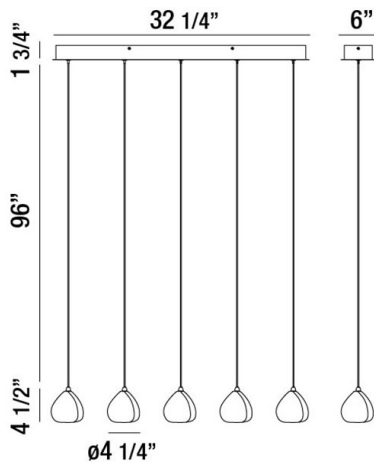

LUCIDO, 32" LINEAR CHANDELIER

PRODUCT DETAILS

No.	:	29044-016
Product Color	:	CHROME
Product Material	:	METAL
Shade / Accent Colour	:	CLEAR
Shade / Accent Material	:	CAST GLASS
Length	:	32.25"
Width	:	6"
Height	:	4.5"
Overall Height	:	102.25"
Weight	:	17.2lbs

LIGHT SOURCE DETAILS

Number of Bulbs	:	5
Light Source	:	Halogen
Light Source Type	:	G4
Input Voltage	:	120V
Bulb Voltage	:	12V
Socket Type	:	G4
Wattage	:	20W
Total Wattage	:	100W
Bulb Included	:	Yes
Dimmable	:	Yes

Options Available

ITEM NO.	FINISH	SHADE
29044-016	CHROME	CLEAR

TECHNICAL DETAILS

Light Direction	:	Down
Hanging Support Type	:	WIRE
Hanging Support Length	:	96"
Canopy / Backplate Length	:	32.25"
Canopy / Backplate Height	:	1.75"
Canopy / Backplate Width	:	6"
Adjustable Lamp Head	:	No
Location	:	DRY
Approval	:	