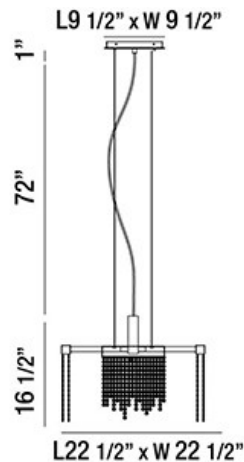

ROSSI, 23" SQUARE CHANDELIER

PRODUCT DETAILS

No.	:	30006-010
Product Color	:	CHROME
Product Material	:	METAL
Shade / Accent Colour	:	CLEAR
Shade / Accent Material	:	CRYSTAL
Length	:	22.5"
Width	:	22.5"
Height	:	16.5"
Overall Height	:	89.5"
Weight	:	18.9lbs

LIGHT SOURCE DETAILS

Light Source Type	:	INTEGRATED LED
Input Voltage	:	120V
Bulb Voltage	:	120V
Total Wattage	:	40W
Total Lumen	:	3200lm
Kelvin	:	3000K
CRI	:	80+
Dimmable	:	Yes

Options Available

ITEM NO.	FINISH	SHADE
30006-010	CHROME	CLEAR

TECHNICAL DETAILS

Light Direction	:	Down
Hanging Support Type	:	AIRCRAFT CABLE
Hanging Support Length	:	72"
Canopy / Backplate Length	:	9.5"
Canopy / Backplate Height	:	1"
Canopy / Backplate Width	:	9.5"
Adjustable Lamp Head	:	No
Location	:	DRY
Approval	:	