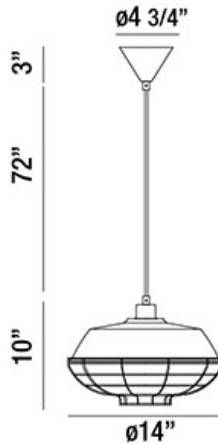

LONDON, 14" ROUND PENDANT

PRODUCT DETAILS

No.	:	30012-028
Product Color	:	COPPER
Product Material	:	METAL
Shade / Accent Colour	:	COPPER
Shade / Accent Material	:	METAL CAGE
Diameter	:	14"
Height	:	10"
Overall Height	:	85"
Weight	:	4lbs

LIGHT SOURCE DETAILS

Number of Bulbs	:	1
Light Source	:	Incandescent
Light Source Type	:	A19
Input Voltage	:	120V
Bulb Voltage	:	120V
Socket Type	:	E26
Wattage	:	60W
Total Wattage	:	60W
Bulb Included	:	No
Dimmable	:	Yes

Options Available

ITEM NO.	FINISH	SHADE
30012-011	CHROME	CHROME
30012-028	COPPER	COPPER
30012-035	BLACK	BLACK

TECHNICAL DETAILS

Light Direction	:	Down
Hanging Support Type	:	WIRE
Hanging Support Length	:	72"
Canopy / Backplate Height	:	3"
Canopy / Backplate Dia.	:	4.75"
Adjustable Lamp Head	:	No
Location	:	DRY
Approval	:	