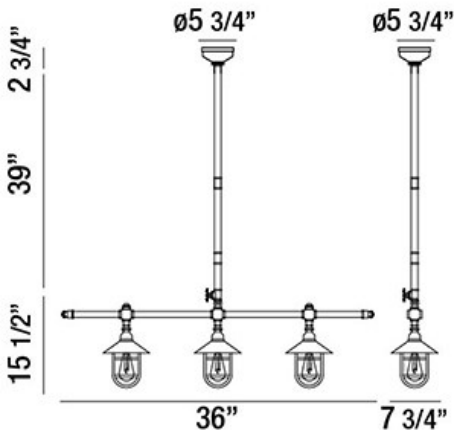

ZINCO, 36" LINEAR PENDANT

PRODUCT DETAILS

No.	:	30029-019
Product Color	:	AGED SILVER
Product Material	:	METAL
Length	:	36"
Width	:	7.75"
Height	:	15"
Overall Height	:	54.4"
Weight	:	10.2lbs

LIGHT SOURCE DETAILS

Number of Bulbs	:	3
Light Source	:	Incandescent
Light Source Type	:	EDISON
Input Voltage	:	120V
Socket Type	:	E26
Wattage	:	60W
Total Wattage	:	180W
Bulb Included	:	Yes
Dimmable	:	Yes

Options Available

ITEM NO.	FINISH	SHADE
30029-019	AGED SILVER	

TECHNICAL DETAILS

Light Direction	:	Down
Hanging Support Type	:	ROD
Hanging Support Length	:	39"
Rods Included	:	3"+6"+12"+18"
Canopy / Backplate Height	:	2.75"
Canopy / Backplate Dia.	:	5.75"
Adjustable Lamp Head	:	No
Location	:	DRY
Approval	:	