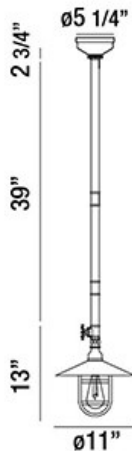

ZINCO, 11" ROUND PENDANT

PRODUCT DETAILS

No.	:	30033-016
Product Color	:	AGED SILVER
Product Material	:	METAL
Diameter	:	11"
Height	:	12.25"
Overall Height	:	51.38"
Weight	:	4.4lbs

LIGHT SOURCE DETAILS

Number of Bulbs	:	1
Light Source	:	Incandescent
Light Source Type	:	EDISON
Input Voltage	:	120V
Bulb Voltage	:	120V
Socket Type	:	E26
Wattage	:	60W
Total Wattage	:	60W
Bulb Included	:	Yes
Dimmable	:	Yes

Options Available

ITEM NO.	FINISH	SHADE
30033-016	AGED SILVER	

TECHNICAL DETAILS

Light Direction	:	Down
Hanging Support Type	:	ROD
Hanging Support Length	:	39"
Rods Included	:	3"+6"+12"+18"
Canopy / Backplate Height	:	2.75"
Canopy / Backplate Dia.	:	5.25"
Adjustable Lamp Head	:	No
Location	:	DRY
Approval	:	