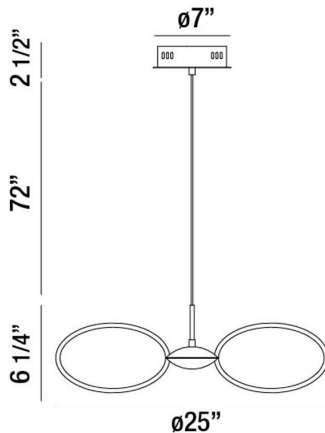

TELA, 25" ROUND PENDANT

PRODUCT DETAILS

No.	:	30039-025
Product Color	:	WHITE
Product Material	:	ALUMINUM
Shade / Accent Colour	:	FROSTED/WHITE
Shade / Accent Material	:	ACRYLIC/ALUMINUM
Diameter	:	25"
Height	:	6.25"
Overall Height	:	80.75"
Weight	:	4.8lbs

LIGHT SOURCE DETAILS

Light Source Type	:	INTEGRATED LED
Input Voltage	:	120V
Bulb Voltage	:	120V
Socket Type	:	LED
Total Wattage	:	45W
Total Lumen	:	3600lm
Kelvin	:	3000K
CRI	:	80+
Dimmable	:	Yes

Options Available

ITEM NO.	FINISH	SHADE
30039-018	GOLD	FROSTED/GOLD
30039-025	WHITE	FROSTED/WHITE
30039-032	BLACK	FROSTED/BLACK

TECHNICAL DETAILS

Light Direction	:	Down
Hanging Support Type	:	AIRCRAFT CABLE
Hanging Support Length	:	72"
Canopy / Backplate Height	:	2.5"
Canopy / Backplate Dia.	:	7"
Adjustable Lamp Head	:	No
Location	:	DRY
Approval	:	