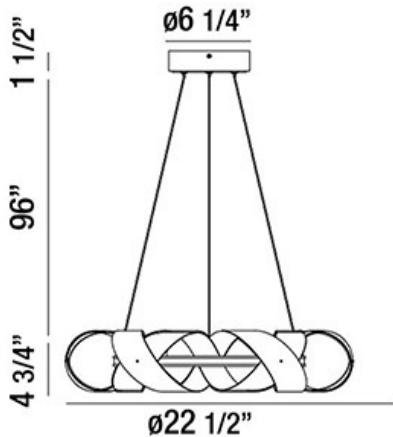

BANDERIA, 23" ROUND CHANDELIER

PRODUCT DETAILS

No.	:	30081-017
Product Color	:	BRONZE
Product Material	:	METAL
Shade / Accent Colour	:	BRONZE/GOLD
Shade / Accent Material	:	METAL RIBBONS
Diameter	:	22.5"
Height	:	4.75"
Overall Height	:	102.25"
Weight	:	7.4lbs

LIGHT SOURCE DETAILS

Light Source Type	:	INTEGRATED LED
Input Voltage	:	120V
Bulb Voltage	:	120V
Total Wattage	:	30W
Total Lumen	:	2200lm
Kelvin	:	3000K
CRI	:	80+
Dimmable	:	Yes

Options Available

ITEM NO.	FINISH	SHADE
30081-017	BRONZE	BRONZE/GOLD

TECHNICAL DETAILS

Light Direction	:	Down
Hanging Support Type	:	AIRCRAFT CABLE
Hanging Support Length	:	96"
Canopy / Backplate Height	:	1.5"
Canopy / Backplate Dia.	:	6.25"
Adjustable Lamp Head	:	No
Location	:	DRY
Approval	:	