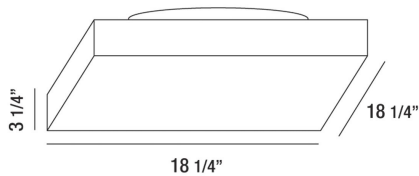

EVOLVE, 18" CEILING MOUNT

PRODUCT DETAILS

No.	:	30167-30-018
Product Color	:	CHROME
Product Material	:	METAL
Shade / Accent Colour	:	WHITE
Shade / Accent Material	:	ACRYLIC
Length	:	18.25"
Width	:	18.25"
Height	:	3.25"
Weight	:	3.1lbs

LIGHT SOURCE DETAILS

Light Source Type	:	INTEGRATED LED
Input Voltage	:	120V
Bulb Voltage	:	120V
Total Wattage	:	35W
Total Lumen	:	3150lm
Kelvin	:	3000K
CRI	:	80+
Dimmable	:	Yes

Options Available

ITEM NO.	FINISH	SHADE
30167-30-018	CHROME	WHITE

TECHNICAL DETAILS

Canopy / Backplate Dia.	:	14.625"
Adjustable Lamp Head	:	No
Location	:	DRY
Approval	:	

PROJECT INFORMATION

 Job Name: Date: Type:

 Comments: