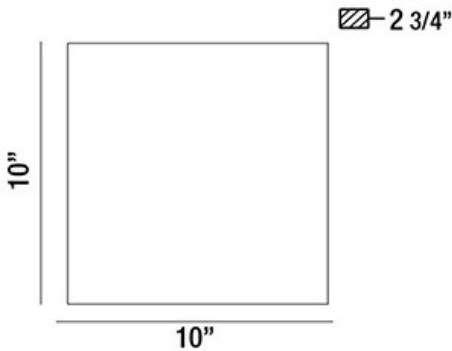

FORM, WALL MOUNT

PRODUCT DETAILS

No.	:	30172-012
Product Color	:	ALUMINUM
Product Material	:	ALUMINUM
Shade / Accent Colour	:	WHITE
Shade / Accent Material	:	ACRYLIC
Width	:	10"
Height	:	10"
Ext	:	2.75"
Weight	:	3.5lbs

LIGHT SOURCE DETAILS

Light Source Type	:	INTEGRATED LED
Input Voltage	:	120V
Bulb Voltage	:	120V
Total Wattage	:	8.6W
Total Lumen	:	774lm
Kelvin	:	3000K
CRI	:	80+
Dimmable	:	Yes

Options Available

ITEM NO.	FINISH	SHADE
30172-012	ALUMINUM	WHITE

TECHNICAL DETAILS

Canopy / Backplate Length	:	8"
Canopy / Backplate Height	:	0.75"
Canopy / Backplate Width	:	8"
Adjustable Lamp Head	:	No
Location	:	DRY
Approval	:	

PROJECT INFORMATION

 Job Name: Date: Type: