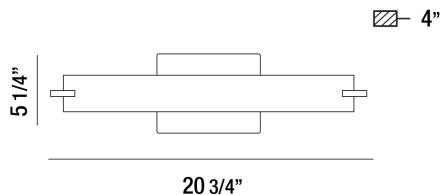

ZUMA, WALL MOUNT

PRODUCT DETAILS

| | | |
|-------------------------|---|--------------|
| No. | : | 30179-028 |
| Product Color | : | SATIN NICKEL |
| Product Material | : | METAL |
| Shade / Accent Colour | : | FROSTED |
| Shade / Accent Material | : | GLASS |
| Width | : | 20.75" |
| Height | : | 5.25" |
| Ext | : | 4" |
| Weight | : | 2.9lbs |

LIGHT SOURCE DETAILS

| | | |
|-------------------|---|----------------|
| Light Source Type | : | INTEGRATED LED |
| Input Voltage | : | 120V |
| Bulb Voltage | : | 120V |
| Total Wattage | : | 15W |
| Total Lumen | : | 1350lm |
| Kelvin | : | 3200K |
| CRI | : | 80+ |
| Dimmable | : | Yes |

Options Available

| ITEM NO. | FINISH | SHADE |
|-----------|--------------|---------|
| 30179-011 | CHROME | FROSTED |
| 30179-028 | SATIN NICKEL | FROSTED |

TECHNICAL DETAILS

| | | |
|---------------------------|---|---|
| Light Direction | : | Up and Down |
| Canopy / Backplate Length | : | 4.34" |
| Canopy / Backplate Height | : | 1.375" |
| Canopy / Backplate Width | : | 4.34" |
| Adjustable Lamp Head | : | No |
| Mounting | : | Up or Down |
| Location | : | DRY |
| Approval | : |  |