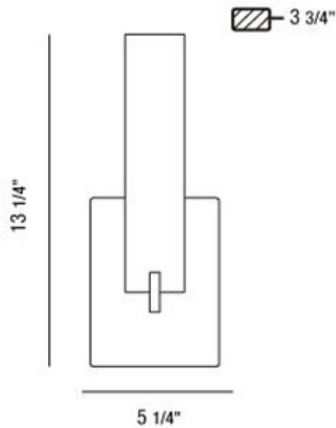

### PRODUCT DETAILS

No.	:	30181-021
Product Color	:	SATIN NICKEL
Product Material	:	METAL
Shade / Accent Colour	:	FROSTED
Shade / Accent Material	:	GLASS
Width	:	5.25"
Height	:	13.25"
Ext	:	3.75"
Weight	:	2.5lbs

### TECHNICAL DETAILS

Light Direction	:	Up
Canopy / Backplate Length	:	4.34"
Canopy / Backplate Height	:	1.187"
Canopy / Backplate Width	:	4.34"
Adjustable Lamp Head	:	No
Mounting	:	Up
Location	:	DRY
Approval	:	